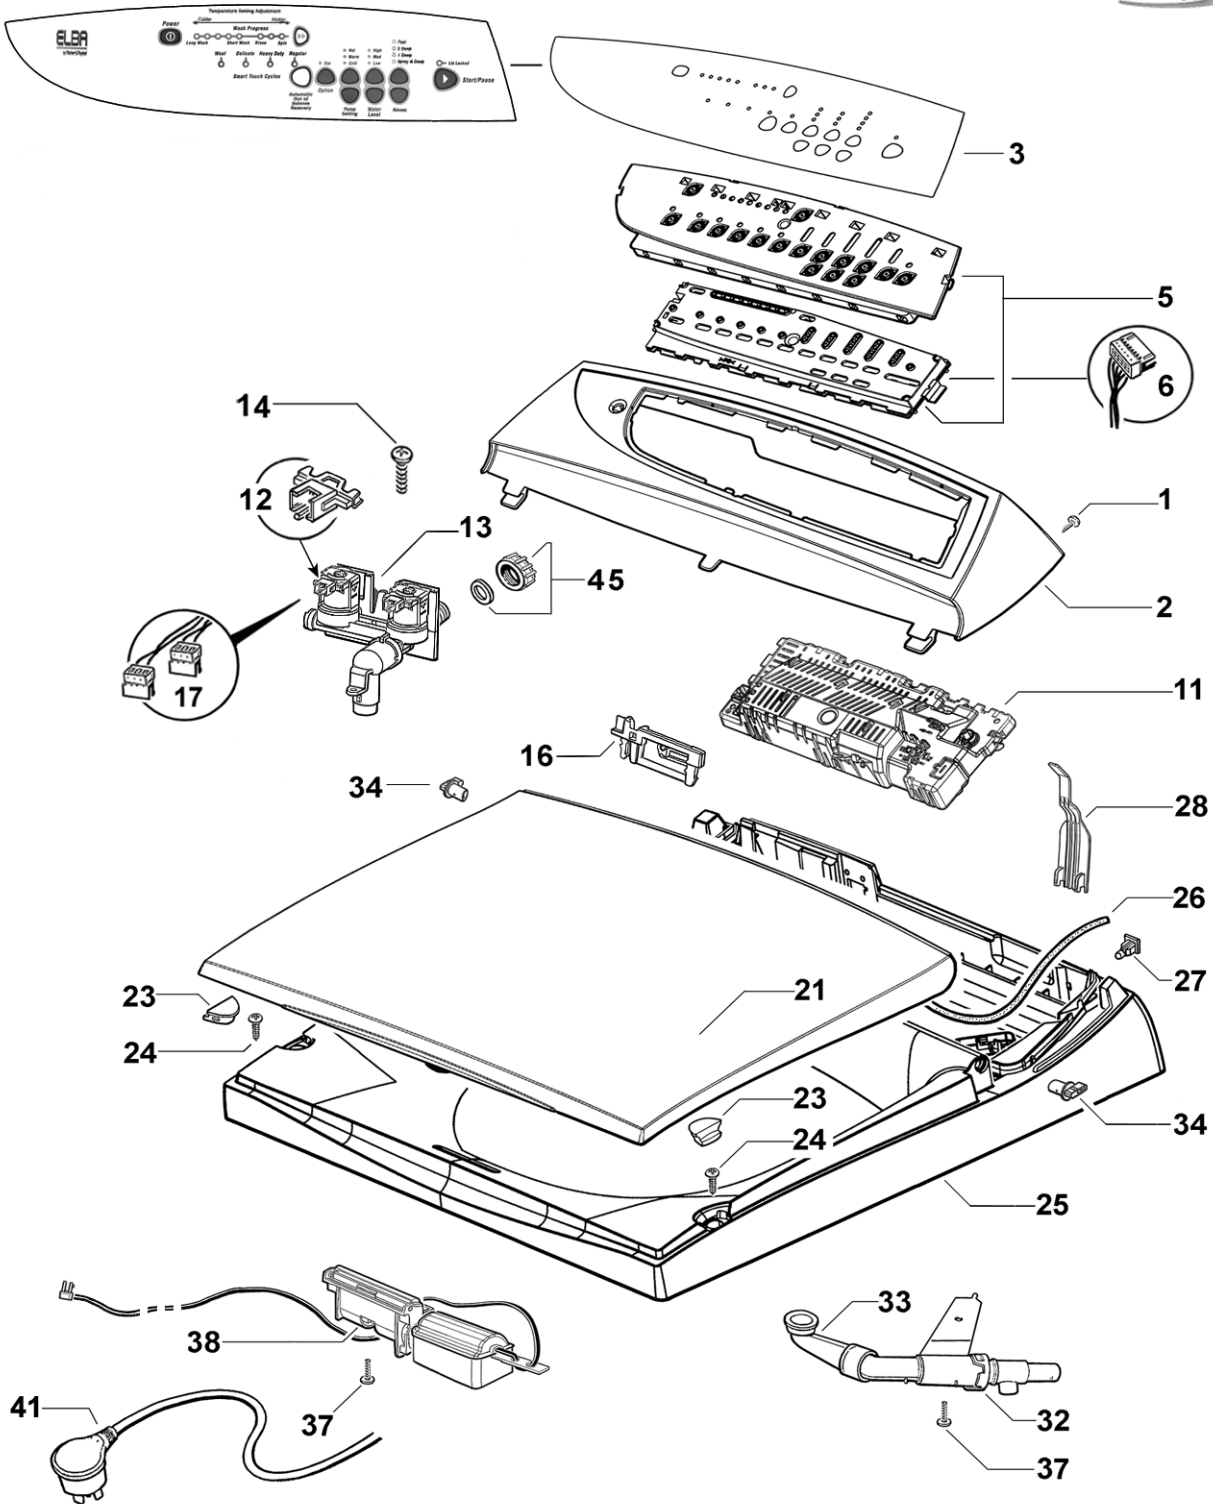

# Parts Manual Smart Drive<sup>®</sup> Washer

**Model:**  
WA65T60MW 1 EL NZ

**Product Code:**  
92120-B

care

# TOP DECK AND ELECTRONICS

DWG001330