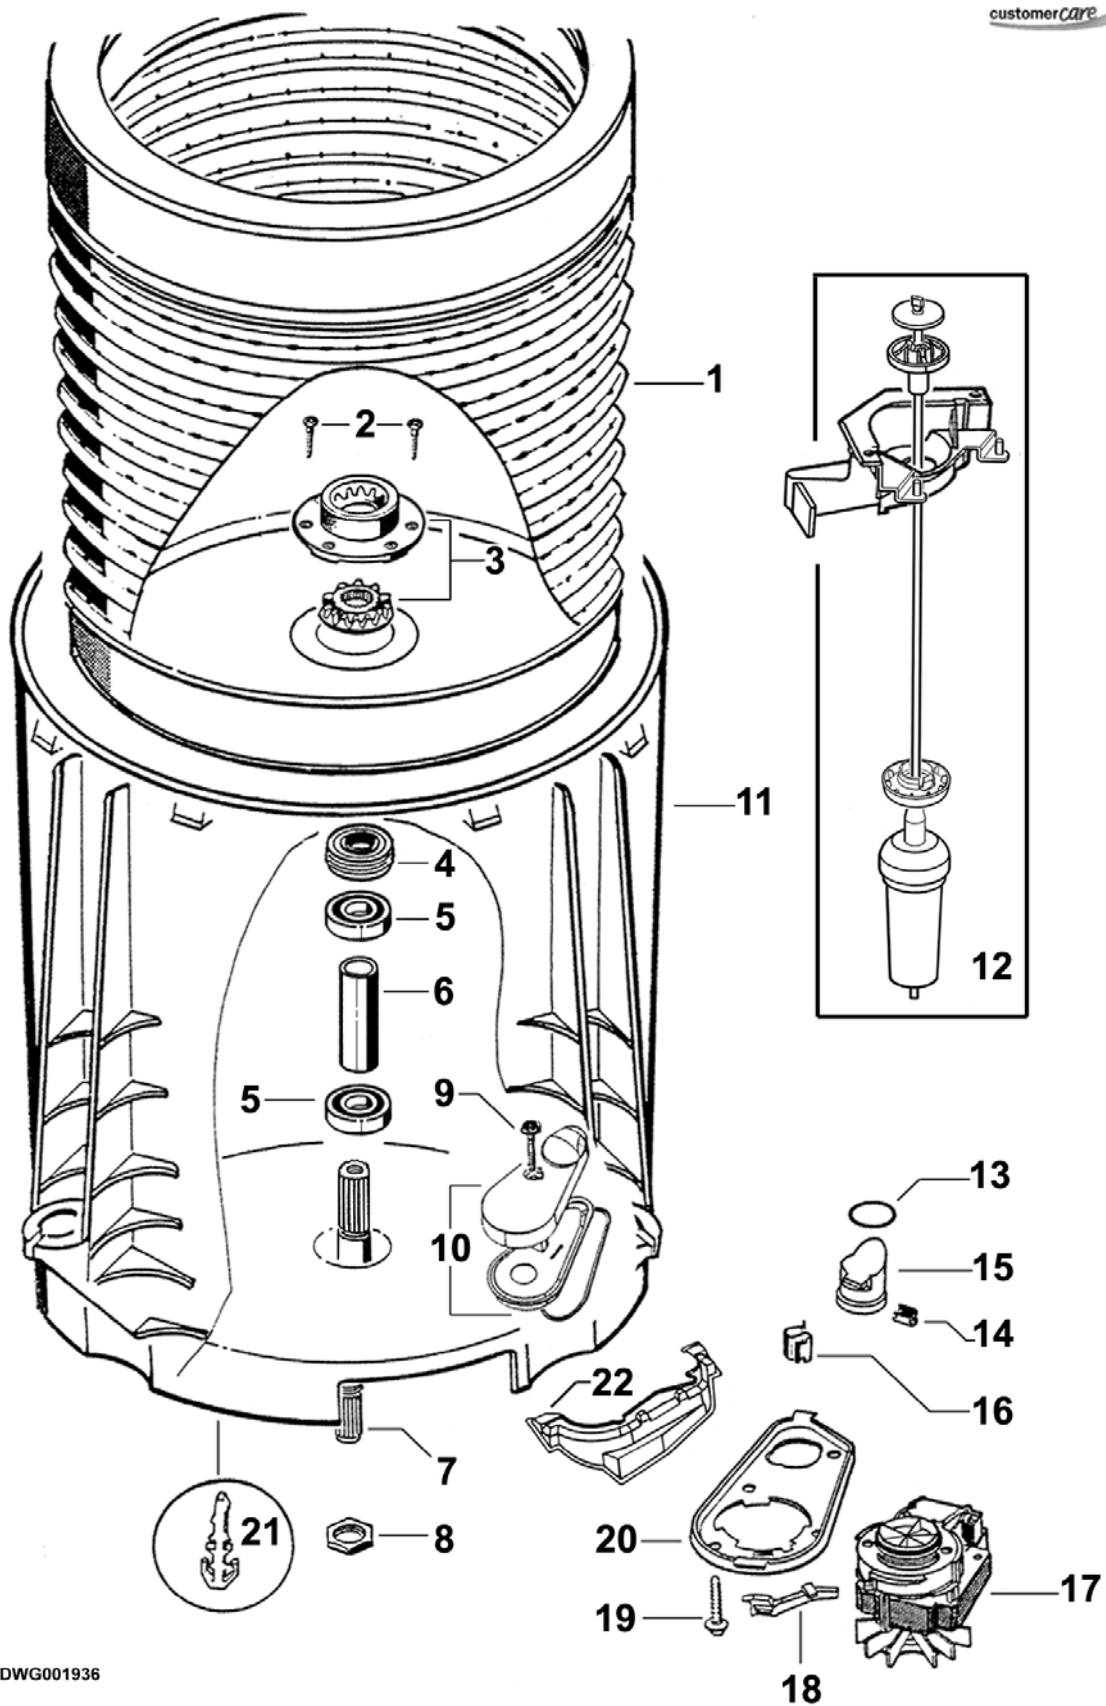

# Parts Manual Smart Drive<sup>®</sup> Washer

**Model:**  
WA65T60MW 1 EL NZ

**Product Code:**  
92120-B

care

# INNER AND OUTER BOWLS AND PUMP

DWG001936